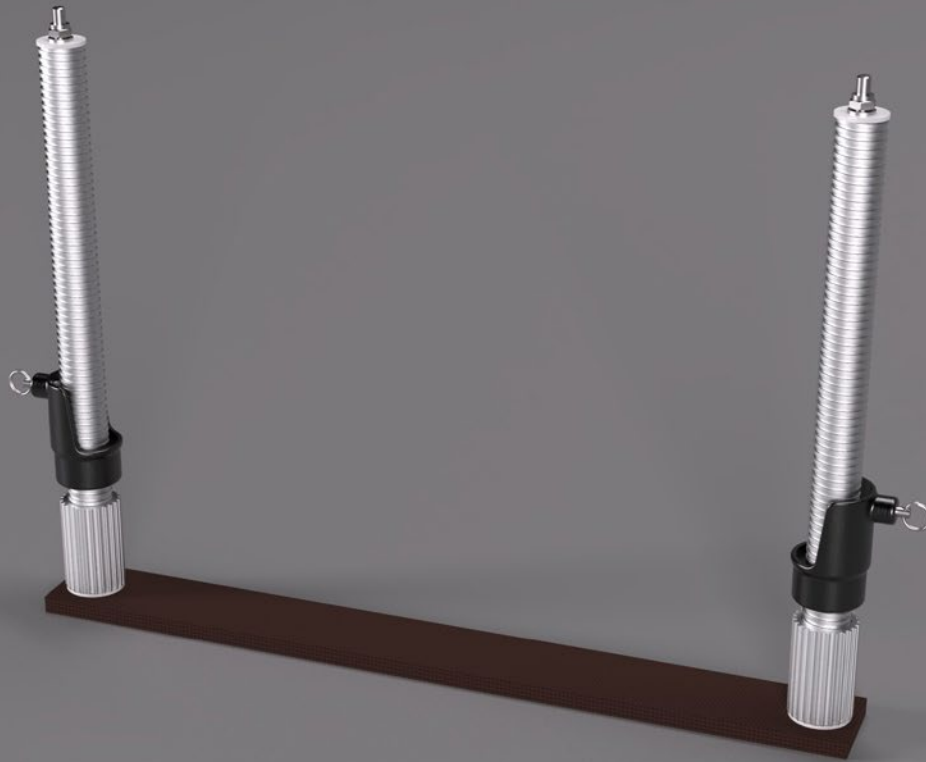

PRODUCT DATA SHEET

Stairwell Frame Foot Assy

PART NO.	3089
PART NAME	Stairwell Frame Foot Assy
WEIGHT	2 kg
DIMENSIONS (MM)	(h) 525 (w) 754 (d) 75
DESCRIPTION	The adjustable base feet for the Alto Stairwell Tower.
ASSOCIATED PARTS	3090 - Stairwell Walk Through Frame