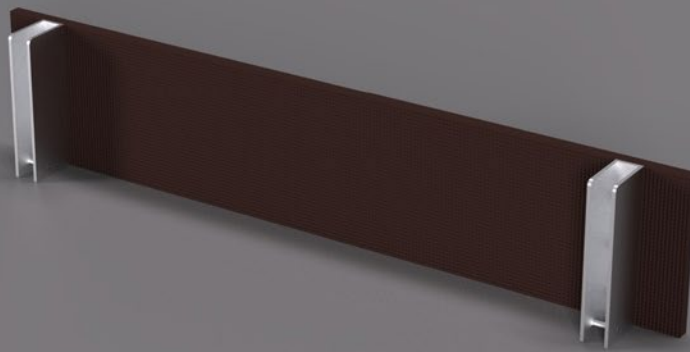

PRODUCT DATA SHEET

Stairwell Wooden Toeboard End

PART NO.	3088
PART NAME	Stairwell Wooden Toeboard End
WEIGHT	1.2 kg
DIMENSIONS (MM)	(l) 715 (w) 150 (d) 63
DESCRIPTION	A wooden toeboard end specifically for the Alto Stairwell Tower.
ASSOCIATED PARTS	3087 - Stairwell Wooden Toeboard Side