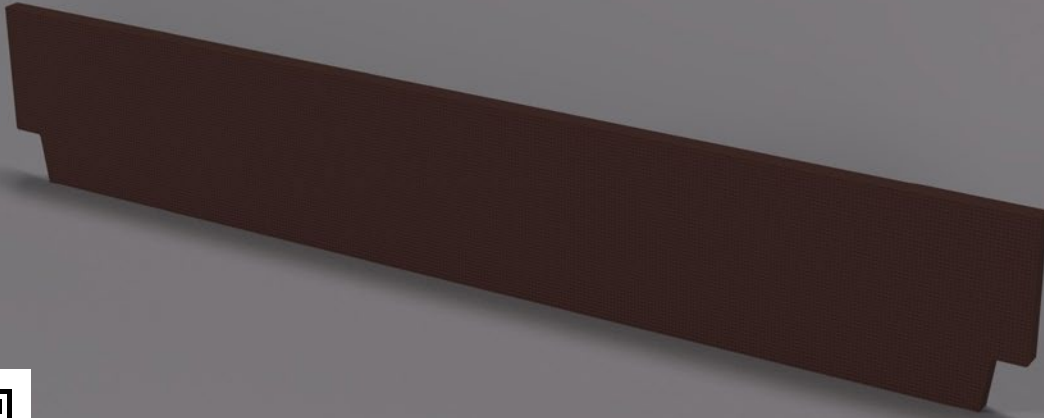

PRODUCT DATA SHEET

Stairwell Wooden Toeboard Side

PART NO.	3087
PART NAME	Stairwell Wooden Toeboard Side
WEIGHT	2.7 kg
DIMENSIONS (MM)	(l) 1110 (w) 190 (d) 18
DESCRIPTION	A wooden toeboard side specifically for the Alto Stairwell Tower.
ASSOCIATED PARTS	3088 - Stairwell Wooden Toeboard End