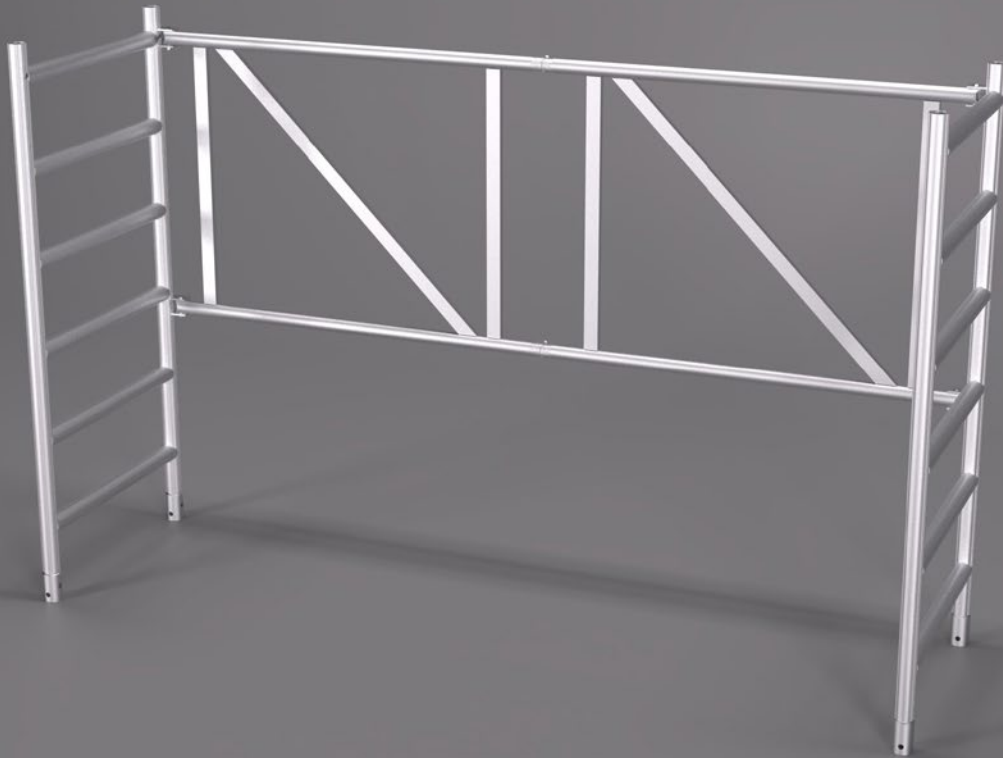

PRODUCT DATA SHEET

Room Scaffold 2.4m Folding Frame

PART NO.	3073
PART NAME	Room Scaffold 2.4m Folding Frame
WEIGHT	20 kg
DIMENSIONS (MM)	(l) 2475 (h) 1560 (w) 720
DESCRIPTION	The starting frame used on the 2.4m long Alto Room Scaffold.
ASSOCIATED PARTS	3069 - Room Scaffold 1.6m Folding Frame