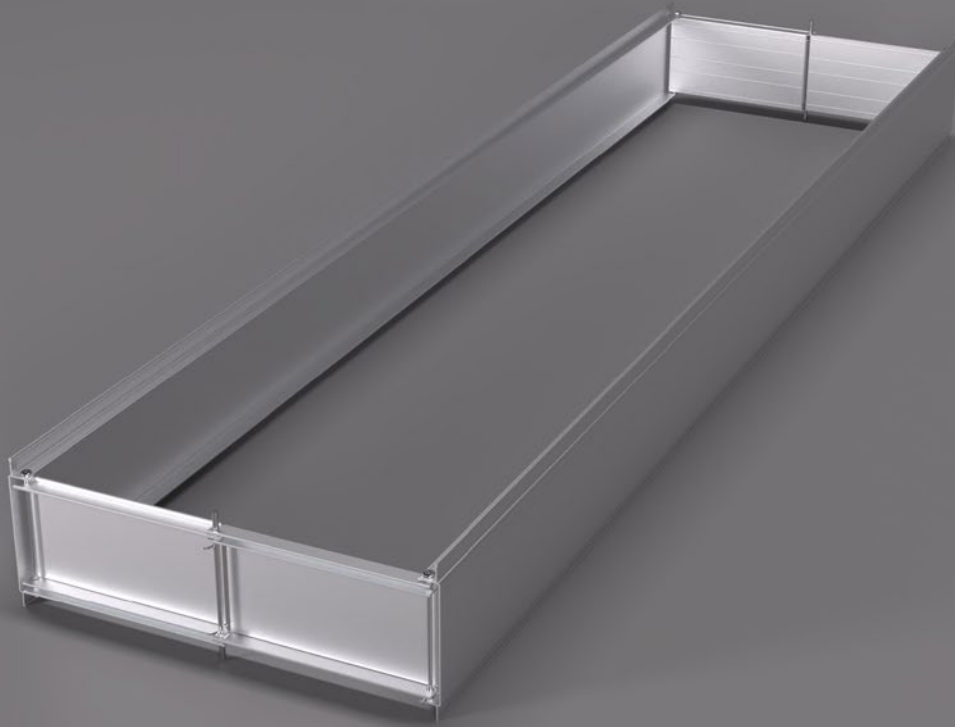

PRODUCT DATA SHEET

MD 2.4m S/W Toeboard

PART NO.	3037
PART NAME	MD 2.4m S/W Toeboard
WEIGHT	10 kg
DIMENSIONS (MM)	(l) 2344 (w) 635 (d) 225
DESCRIPTION	All-aluminium toeboard used on 2.4m single width towers.
ASSOCIATED PARTS	3035 - MD 2.4m D/W Toeboard