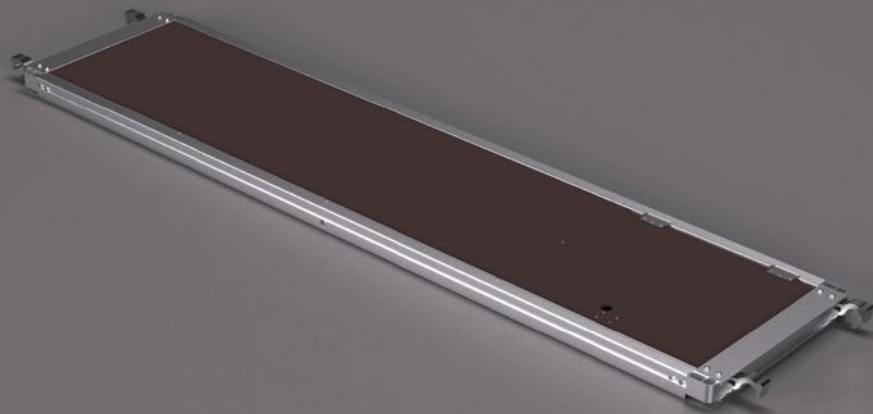

PRODUCT DATA SHEET

HD 2.7m Ladder Span Trap Platform

PART NO.	2202
PART NAME	HD 2.7m Ladder Span Trap Platform
WEIGHT	20.9 kg
DIMENSIONS (MM)	(l) 2765 (w) 610 (d) 72
TOWER STANDARDS	BS EN 1004-1:2020 & BS 1139-6:2022 when used in accordance with the relevant Alto manual or used with a bespoke design and assembly plan.
DESCRIPTION	The standard long trap platform.
ASSOCIATED PARTS	2044 - HD 2.7m Platform