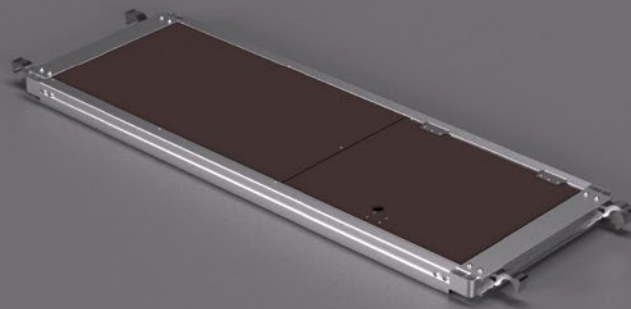

PRODUCT DATA SHEET

HD 1.8m Ladder Span Trap Platform

PART NO.	2201
PART NAME	HD 1.8m Ladder Span Trap Platform
WEIGHT	14.9 kg
DIMENSIONS (MM)	(l) 1875 (w) 610 (d) 72
TOWER STANDARDS	BS EN 1004-1:2020 & BS 1139-6:2022 when used in accordance with the relevant Alto manual or used with a bespoke design and assembly plan.
DESCRIPTION	The standard short trap platform.
ASSOCIATED PARTS	2043 - HD 1.8m Platform