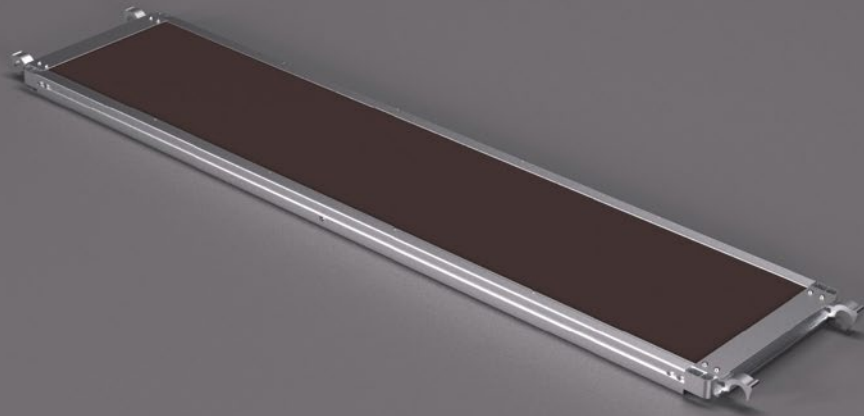

PRODUCT DATA SHEET

HD 2.7m x 0.575m Narrow Plain Platform

PART NO.	2047
PART NAME	HD 2.7m x 0.575m Narrow Plain Platform
WEIGHT	19.6 kg
DIMENSIONS (MM)	(l) 2765 (w) 575 (d) 70
TOWER STANDARDS	BS 1139-6:2022 when used in accordance with the relevant Alto manual or used with a bespoke design and assembly plan.
DESCRIPTION	Used as the infill platform on various BS 1139-6:2022 tower configurations.