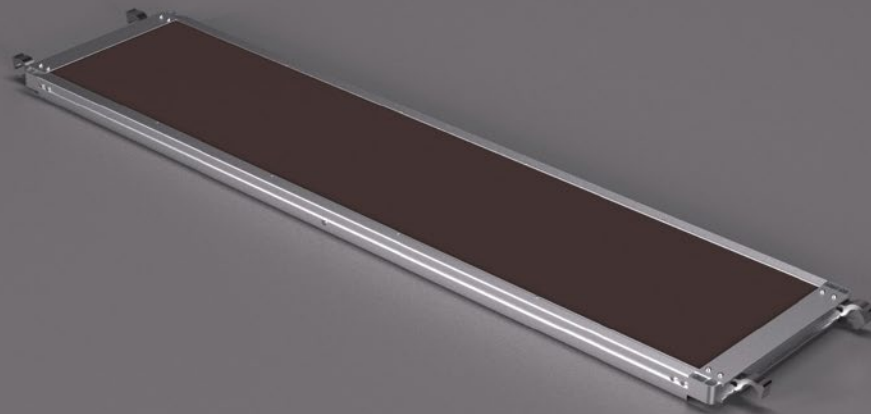

## HD 2.7m Platform

|                         |   |
|-------------------------|---|
| <b>PART NO.</b>         | 2044  |
| <b>PART NAME</b>        | HD 2.7m Platform  |
| <b>WEIGHT</b>           | 20.4 kg   |
| <b>DIMENSIONS (MM)</b>  | (l) 2765 (w) 610 (d) 70   |
| <b>TOWER STANDARDS</b>  | BS EN 1004-1:2020 & BS 1139-6:2022 when used in accordance with the relevant Alto manual or used with a bespoke design and assembly plan. |
| <b>DESCRIPTION</b>      | The standard long plain platform.   |
| <b>ASSOCIATED PARTS</b> | 2202 - HD 2.7m Ladder Span Trap Platform  |