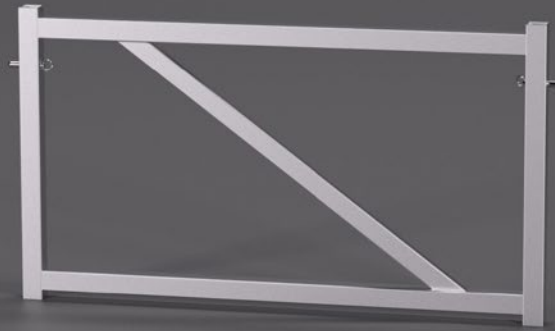

## HD 1.4m Walkthrough H Frame Gate

<b>PART NO.</b>	2010
<b>PART NAME</b>	HD 1.4m Walkthrough H Frame Gate
<b>WEIGHT</b>	3.8 kg
<b>DIMENSIONS (MM)</b>	(l) 655 (w) 1110 (d) 40
<b>TOWER STANDARDS</b>	BS 1139-6:2022 when used in accordance with the relevant Alto manual or used with a bespoke design and assembly plan.
<b>DESCRIPTION</b>	The removable gate that closes off a double width walkthrough H frame.
<b>ASSOCIATED PARTS</b>	2009 - HD 1.4m Walkthrough H Frame